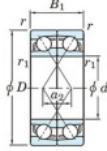

Deep groove ball bearing single row 7304-BDF-JTEKT - 7304-BDF-JTEKT

<https://www.123bearing.com/bearing-housing/deep-groove-bearing/single-row/7304-bdf-jtekt>

Boundary dimensions

Angular bearings Face to face (DF)

Bearing No.	Boundary dimensions(mm)						Basic load ratings(kN)		Fatigue load limit(kN) C _u	factor f ₀	Limiting speeds(min-1) Grease lub.
	d	D	B	r (min)	r ₁ (min)	C _r	C _{0r}				
7304BDF	20	52	30	1.1	0.6	35.2	19.3	1.35	-	8000	

PRODUCT FEATURES

Brand	JTEKT
N° Ean13	4549250198946
Inside diameter	20 mm
Outside diameter	52 mm
Thickness	30 mm
Limiting speed	8000 rpm
Dynamic load	35.2 kN
Static load	19.3 kN
Packaging	1

contact@123bearing.com