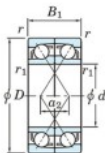

Deep groove ball bearing single row 7204-BDF-JTEKT - 7204-BDF-JTEKT

<https://www.123bearing.com/bearing-housing/deep-groove-bearing/single-row/7204-bdf-jtekt>

Boundary dimensions

Single ball bearings Face to face (DF)

Bearing No.	Boundary dimensions(mm)					Basic load ratings(kN)		Fatigue load factor		Limiting speeds(min-1) Grease lub.
	d	D	B	r1(min)	r1(max)	Cr	Cor	f0	f0	
7204BDF	20	47	28	1	0.6	28.6	16.8	1.1	-	8000

PRODUCT FEATURES

Brand	JTEKT
N° Ean13	4549250193118
Inside diameter	20 mm
Outside diameter	47 mm
Thickness	28 mm
Limiting speed	8000 rpm
Dynamic load	28.6 kN
Static load	16.8 kN
Packaging	1

contact@123bearing.com