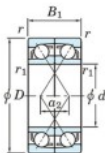

## Deep groove ball bearing single row 7204-BDF-JTEKT - 7204-BDF-JTEKT

<https://www.123bearing.com/bearing-housing/deep-groove-bearing/single-row/7204-bdf-jtekt>

Boundary dimensions

Single row bearings Face to face (DF)

Bearing No.	Boundary dimensions(mm)						Basic load ratings(kN)		Fatigue load factor		Limiting speeds(min-1)
	d	D	B	r1(min)	r1(max)	r2	Cr	Co	f0	Grease lub.	
7204BDF	20	47	28	1	0.6		28.6	16.8	1.1	-	8000

## PRODUCT FEATURES

Brand	JTEKT
N° Ean13	4549250193118
Inside diameter	20 mm
Inside diameter	0.787" inch
Outside diameter	47 mm
Outside diameter	1.85" inch
Thickness	28 mm
Thickness	1.102" inch
Limiting speed	8000 rpm
Dynamic load	28.6 kN
Static load	16.8 kN
Packaging	1