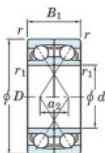

Deep groove ball bearing single row 7303-DF-JTEKT - 7303-DF-JTEKT

<https://www.123bearing.com/bearing-housing/deep-groove-bearing/single-row/7303-df-jtekt>

Boundary dimensions

Single ball bearings Face to face (DF)

Bearing No.	Boundary dimensions(mm)						Basic load ratings(kN)		Fatigue load limit(kN)	factor	Limiting speeds(min-1)
	d	D	B	r(min)	r1(min)	Cr	C0r	r0			
7303DF	17	47	28	1	0.6	32.5	17.5	1.3	-	12000	

PRODUCT FEATURES

Brand	JTEKT
N° Ean13	4549250218842
Inside diameter	17 mm
Inside diameter	0.669" inch
Outside diameter	47 mm
Outside diameter	1.85" inch
Thickness	28 mm
Thickness	1.102" inch
Limiting speed	12000 rpm
Dynamic load	32.5 kN
Static load	17.5 kN
Packaging	1