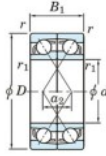

## Deep groove ball bearing single row 7303-CDF-JTEKT - 7303-CDF-JTEKT

<https://www.123bearing.com/bearing-housing/deep-groove-bearing/single-row/7303-cdf-jtekt>

Boundary dimensions

Should ball bearings Face to face (DF)

Bearing No.	Boundary dimensions(mm)						Basic load ratings(kN)		Fatigue load limit(kN)		factor	Limiting speeds(min-1)
	d	D	B	r1(min)	r2(min)	Cr	Cor	S0	f0			
7303CDF	17	47	28	1	0.6	32.2	16.8	1.3	12.6		16000	

## PRODUCT FEATURES

Brand	JTEKT
N° Ean13	3616060649454
Inside diameter	17 mm
Inside diameter	0.669" inch
Outside diameter	47 mm
Outside diameter	1.85" inch
Thickness	28 mm
Thickness	1.102" inch
Limiting speed	16000 rpm
Dynamic load	32.2 kN
Static load	16.8 kN
Packaging	1