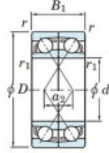

## Deep groove ball bearing single row 7303-BDF-JTEKT - 7303-BDF-JTEKT

<https://www.123bearing.com/bearing-housing/deep-groove-bearing/single-row/7303-bdf-jtekt>

Boundary dimensions

Single row bearings Face to face (DF)

Bearing No.	Boundary dimensions(mm)						Basic load ratings(kN)		Fatigue load factor		Limiting speeds(min-1) Grease lub.
	d	D	B	r (min)	r1 (min)	Cr	Cor	Cu	f0		
7303BDF	17	47	28	1	0.6	30.1	16.2	1.15	-	8800	

### PRODUCT FEATURES

Brand	JTEKT
N° Ean13	4549250291364
Inside diameter	17 mm
Outside diameter	47 mm
Thickness	28 mm
Limiting speed	8800 rpm
Dynamic load	30.1 kN
Static load	16.2 kN
Packaging	1

[contact@123bearing.com](mailto:contact@123bearing.com)