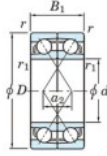

Deep groove ball bearing single row 7203-CDF-JTEKT - 7203-CDF-JTEKT

<https://www.123bearing.com/bearing-housing/deep-groove-bearing/single-row/7203-cdf-jtekt>

Boundary dimensions

Angular ball bearings Face to face (FF)

| Bearing No. | Boundary dimensions (mm) | | | | | | Basic load ratings (kN) | | Fatigue load limit (kN) | factor | Limiting speeds (min-1) |
|-------------|--------------------------|----|----|--------|---------|------|-------------------------|------|-------------------------|--------|-------------------------|
| | d | D | B | r (mm) | r1 (mm) | Cr | C0r | f0 | | | |
| 7203CDF | 17 | 40 | 24 | 0.6 | 0.3 | 22.1 | 11.8 | 0.88 | 13.4 | 18000 | |