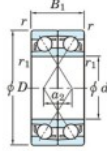

## Deep groove ball bearing single row 7203-DF-JTEKT - 7203-DF-JTEKT

<https://www.123bearing.com/bearing-housing/deep-groove-bearing/single-row/7203-df-jtekt>

Boundary dimensions

(Single ball bearings Face to face (DF))

Bearing No.	Boundary dimensions(mm)					Basic load ratings(kN)		Fatigue load limit(kN)	factor	Limiting speeds(min-1)
	d	D	B	r1(min)	r1(max)	Cr	Cor	Cu	f0	Grease lub.
7203DF	17	40	24	0.6	0.3	20.6	11	0.77	-	13000

## PRODUCT FEATURES

Brand	JTEKT
N° Ean13	4549250192951
Inside diameter	17 mm
Inside diameter	0.669" inch
Outside diameter	40 mm
Outside diameter	1.575" inch
Thickness	24 mm
Thickness	0.945" inch
Limiting speed	13000 rpm
Dynamic load	20.6 kN
Static load	11 kN
Packaging	1