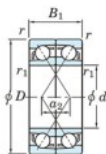

Deep groove ball bearing single row 7203-DF-JTEKT - 7203-DF-JTEKT

<https://www.123bearing.com/bearing-housing/deep-groove-bearing/single-row/7203-df-jtekt>

Boundary dimensions

(Single ball bearings Face to face (DF))

Bearing No.	Boundary dimensions(mm)					Basic load ratings(kN)		Fatigue load limit(kN) C _u	factor f ₀	Limiting speeds(min-1) Grease lub.
	d	D	B	r1(min)	r1(max)	C _r	C _{0r}			
7203DF	17	40	24	0.6	0.3	20.6	11	0.77	-	13000

PRODUCT FEATURES

Brand	JTEKT
N° Ean13	4549250192951
Inside diameter	17 mm
Inside diameter	0.669" inch
Outside diameter	40 mm
Outside diameter	1.575" inch
Thickness	24 mm
Thickness	0.945" inch
Limiting speed	13000 rpm
Dynamic load	20.6 kN
Static load	11 kN
Packaging	1