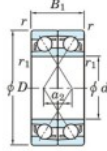

Deep groove ball bearing single row 7203-DF-JTEKT - 7203-DF-JTEKT

<https://www.123bearing.com/bearing-housing/deep-groove-bearing/single-row/7203-df-jtekt>

Boundary dimensions

(Single ball bearings Face to face (DF))

Bearing No.	Boundary dimensions(mm)					Basic load ratings(kN)		Fatigue load limit(kN)	factor	Limiting speeds(min-1)
	d	D	B	r1(min)	r1(max)	Cr	Cor	Cu	f0	Grease lub.
7203DF	17	40	24	0.6	0.3	20.6	11	0.77	-	13000

PRODUCT FEATURES

Brand	JTEKT
N° Ean13	4549250192951
Inside diameter	17 mm
Inside diameter	0.669" inch
Outside diameter	40 mm
Outside diameter	1.575" inch
Thickness	24 mm
Thickness	0.945" inch
Limiting speed	13000 rpm
Dynamic load	20.6 kN
Static load	11 kN
Packaging	1