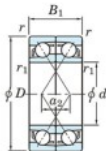

## Deep groove ball bearing single row 7203-DF-JTEKT - 7203-DF-JTEKT

<https://www.123bearing.com/bearing-housing/deep-groove-bearing/single-row/7203-df-jtekt>

Boundary dimensions

(Single ball bearings Face to face (DF))

Bearing No.	Boundary dimensions(mm)					Basic load ratings(kN)		Fatigue load limit(kN)	factor	Limiting speeds(min-1)
	d	D	B	r1(min)	r1(max)	Cr	Cor	Cu	f0	Grease lub.
7203DF	17	40	24	0.6	0.3	20.6	11	0.77	-	13000

## PRODUCT FEATURES

Brand	JTEKT
N° Ean13	4549250192951
Inside diameter	17 mm
Inside diameter	0.669" inch
Outside diameter	40 mm
Outside diameter	1.575" inch
Thickness	24 mm
Thickness	0.945" inch
Limiting speed	13000 rpm
Dynamic load	20.6 kN
Static load	11 kN
Packaging	1