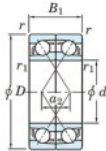

Deep groove ball bearing single row 7203-DF-JTEKT - 7203-DF-JTEKT

<https://www.123bearing.com/bearing-housing/deep-groove-bearing/single-row/7203-df-jtekt>

Boundary dimensions

(Single ball bearings Face to face (DF))

Bearing No.	Boundary dimensions(mm)					Basic load ratings(kN)		Fatigue load limit(kN) C _u	factor f ₀	Limiting speeds(min-1) Grease lub.
	d	D	B	r1(min)	r1(max)	C _r	C _{0r}			
7203DF	17	40	24	0.6	0.3	20.6	11	0.77	-	13000

PRODUCT FEATURES

Brand	JTEKT
N° Ean13	4549250192951
Inside diameter	17 mm
Inside diameter	0.669" inch
Outside diameter	40 mm
Outside diameter	1.575" inch
Thickness	24 mm
Thickness	0.945" inch
Limiting speed	13000 rpm
Dynamic load	20.6 kN
Static load	11 kN
Packaging	1