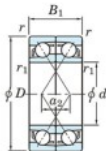

Deep groove ball bearing single row 7203-DF-JTEKT - 7203-DF-JTEKT

<https://www.123bearing.com/bearing-housing/deep-groove-bearing/single-row/7203-df-jtekt>

Boundary dimensions

(Single ball bearings Face to face (DF))

Bearing No.	Boundary dimensions(mm)					Basic load ratings(kN)		Fatigue load limit(kN)	factor	Limiting speeds(min-1)
	d	D	B	r1(min)	r1(max)	Cr	Cor	Cu	f0	Grease lub.
7203DF	17	40	24	0.6	0.3	20.6	11	0.77	-	13000

PRODUCT FEATURES

Brand	JTEKT
N° Ean13	4549250192951
Inside diameter	17 mm
Inside diameter	0.669" inch
Outside diameter	40 mm
Outside diameter	1.575" inch
Thickness	24 mm
Thickness	0.945" inch
Limiting speed	13000 rpm
Dynamic load	20.6 kN
Static load	11 kN
Packaging	1