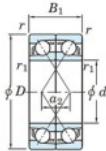

Deep groove ball bearing single row 7203-DF-JTEKT - 7203-DF-JTEKT

<https://www.123bearing.com/bearing-housing/deep-groove-bearing/single-row/7203-df-jtekt>

Boundary dimensions

(Single ball bearings Face to face (DF))

Bearing No.	Boundary dimensions(mm)					Basic load ratings(kN)		Fatigue load limit(kN)	factor	Limiting speeds(min-1)
	d	D	B	r1(min)	r1(max)	Cr	Cor	Cu	f0	Grease lub.
7203DF	17	40	24	0.6	0.3	20.6	11	0.77	-	13000

PRODUCT FEATURES

Brand	JTEKT
N° Ean13	4549250192951
Inside diameter	17 mm
Inside diameter	0.669" inch
Outside diameter	40 mm
Outside diameter	1.575" inch
Thickness	24 mm
Thickness	0.945" inch
Limiting speed	13000 rpm
Dynamic load	20.6 kN
Static load	11 kN
Packaging	1