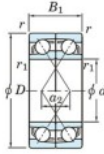

## Deep groove ball bearing single row 7203-BDF-JTEKT - 7203-BDF-JTEKT

<https://www.123bearing.com/bearing-housing/deep-groove-bearing/single-row/7203-bdf-jtekt>

Boundary dimensions

Regular ball bearings Face to face (DF)

Bearing No.	Boundary dimensions(mm)					Basic load ratings(kN)		Fatigue load limit(kN)		factor f0	Limiting speeds(min-1) Grease lub.
	d	D	B	r1(min)	r1(max)	Cr	C0r	Ca	C0a		
7203BDF	17	40	24	0.6	0.3	19	10.1	0.66	-	-	9600

## PRODUCT FEATURES

Brand	JTEKT
N° Ean13	4549250192807
Inside diameter	17 mm
Inside diameter	0.669" inch
Outside diameter	40 mm
Outside diameter	1.575" inch
Thickness	24 mm
Thickness	0.945" inch
Limiting speed	9600 rpm
Dynamic load	19 kN
Static load	10.1 kN
Packaging	1