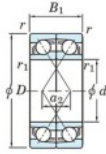

Deep groove ball bearing single row 7202-CDF-JTEKT - 7202-CDF-JTEKT

<https://www.123bearing.com/bearing-housing/deep-groove-bearing/single-row/7202-cdf-jtekt>

Boundary dimensions

Angular ball bearings Face to face (DF)

Bearing No.	Boundary dimensions(mm)						Basic load ratings(kN)		Fatigue load limit(kN)		Limiting speeds(min-1)	
	d	D	B	r1(min)	r1(max)	Cr	Cor	C0	f0	Grease lub.	Oil lub.	
7202CDF	15	35	22	0.6	0.3	17.6	9.15	0.68	13.3		20000	

PRODUCT FEATURES

Brand	JTEKT
N° Ean13	4549250192593
Inside diameter	15 mm
Inside diameter	0.591" inch
Outside diameter	35 mm
Outside diameter	1.378" inch
Thickness	22 mm
Thickness	0.866" inch
Limiting speed	20000 rpm
Dynamic load	17.6 kN
Static load	9.15 kN
Packaging	1