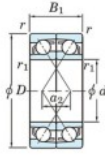

## Deep groove ball bearing single row 7202-CDF-JTEKT - 7202-CDF-JTEKT

<https://www.123bearing.com/bearing-housing/deep-groove-bearing/single-row/7202-cdf-jtekt>

Boundary dimensions

Angular ball bearings Face to face (DF)

Bearing No.	Boundary dimensions(mm)						Basic load ratings(kN)		Fatigue load limit(kN)		Limiting speeds(min-1)
	d	D	B	r1(min)	r1(max)	Cr	Cor	C0	f0		
7202CDF	15	35	22	0.6	0.3	17.6	9.15	0.68	13.3	20000	

## PRODUCT FEATURES

Brand	JTEKT
N° Ean13	4549250192593
Inside diameter	15 mm
Inside diameter	0.591" inch
Outside diameter	35 mm
Outside diameter	1.378" inch
Thickness	22 mm
Thickness	0.866" inch
Limiting speed	20000 rpm
Dynamic load	17.6 kN
Static load	9.15 kN
Packaging	1