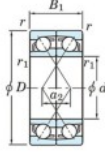

Deep groove ball bearing single row 7202-CDF-JTEKT - 7202-CDF-JTEKT

<https://www.123bearing.com/bearing-housing/deep-groove-bearing/single-row/7202-cdf-jtekt>

Boundary dimensions

Angular ball bearings Face to face (DF)

Bearing No.	Boundary dimensions(mm)						Basic load ratings(kN)		Fatigue load limit(kN)		Limiting speeds(min-1)
	d	D	B	r1(min)	r1(max)	Cr	Cor	C0	f0		
7202CDF	15	35	22	0.6	0.3	17.6	9.15	0.68	13.3	20000	

PRODUCT FEATURES

Brand	JTEKT
N° Ean13	4549250192593
Inside diameter	15 mm
Inside diameter	0.591" inch
Outside diameter	35 mm
Outside diameter	1.378" inch
Thickness	22 mm
Thickness	0.866" inch
Limiting speed	20000 rpm
Dynamic load	17.6 kN
Static load	9.15 kN
Packaging	1