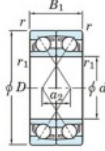

Deep groove ball bearing single row 7202-CDF-JTEKT - 7202-CDF-JTEKT

<https://www.123bearing.com/bearing-housing/deep-groove-bearing/single-row/7202-cdf-jtekt>

Boundary dimensions

Angular ball bearings Face to face (DF)

Bearing No.	Boundary dimensions(mm)						Basic load ratings(kN)		Fatigue load limit(kN)		Limiting speeds(min-1)
	d	D	B	r1(min)	r1(max)	Cr	Cor	C0	f0		
7202CDF	15	35	22	0.6	0.3	17.6	9.15	0.68	13.3	20000	

PRODUCT FEATURES

Brand	JTEKT
N° Ean13	4549250192593
Inside diameter	15 mm
Inside diameter	0.591" inch
Outside diameter	35 mm
Outside diameter	1.378" inch
Thickness	22 mm
Thickness	0.866" inch
Limiting speed	20000 rpm
Dynamic load	17.6 kN
Static load	9.15 kN
Packaging	1