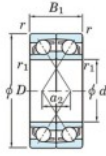

## Deep groove ball bearing single row 7202-CDF-JTEKT - 7202-CDF-JTEKT

<https://www.123bearing.com/bearing-housing/deep-groove-bearing/single-row/7202-cdf-jtekt>

Boundary dimensions

Angular ball bearings Face to face (DF)

Bearing No.	Boundary dimensions(mm)						Basic load ratings(kN)		Fatigue load limit(kN)		Limiting speeds(min-1)	
	d	D	B	r1(min)	r1(max)	Cr	Cor	C0	f0	Grease lub.	Oil lub.	
7202CDF	15	35	22	0.6	0.3	17.6	9.15	0.68	13.3		20000	

## PRODUCT FEATURES

Brand	JTEKT
N° Ean13	4549250192593
Inside diameter	15 mm
Inside diameter	0.591" inch
Outside diameter	35 mm
Outside diameter	1.378" inch
Thickness	22 mm
Thickness	0.866" inch
Limiting speed	20000 rpm
Dynamic load	17.6 kN
Static load	9.15 kN
Packaging	1