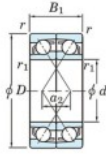

Deep groove ball bearing single row 7202-CDF-JTEKT - 7202-CDF-JTEKT

<https://www.123bearing.com/bearing-housing/deep-groove-bearing/single-row/7202-cdf-jtekt>

Boundary dimensions

Angular ball bearings Face to face (DF)

Bearing No.	Boundary dimensions(mm)						Basic load ratings(kN)		Fatigue load limit(kN)		Limiting speeds(min-1)
	d	D	B	r1(min)	r1(max)	Cr	Cor	C0	f0		
7202CDF	15	35	22	0.6	0.3	17.6	9.15	0.68	13.3	Grease lub. 20000	

PRODUCT FEATURES

Brand	JTEKT
N° Ean13	4549250192593
Inside diameter	15 mm
Inside diameter	0.591" inch
Outside diameter	35 mm
Outside diameter	1.378" inch
Thickness	22 mm
Thickness	0.866" inch
Limiting speed	20000 rpm
Dynamic load	17.6 kN
Static load	9.15 kN
Packaging	1