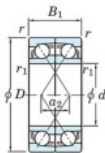

Deep groove ball bearing single row 7202-CDF-JTEKT - 7202-CDF-JTEKT

<https://www.123bearing.com/bearing-housing/deep-groove-bearing/single-row/7202-cdf-jtekt>

Boundary dimensions

Angular ball bearings Face to face (DF)

Bearing No.	Boundary dimensions(mm)						Basic load ratings(kN)		Fatigue load limit(kN)		Limiting speeds(min-1)
	d	D	B	r1(min)	r1(max)	Cr	Cor	C0	f0		
7202CDF	15	35	22	0.6	0.3	17.6	9.15	0.68	13.3	20000	

PRODUCT FEATURES

Brand	JTEKT
N° Ean13	4549250192593
Inside diameter	15 mm
Inside diameter	0.591" inch
Outside diameter	35 mm
Outside diameter	1.378" inch
Thickness	22 mm
Thickness	0.866" inch
Limiting speed	20000 rpm
Dynamic load	17.6 kN
Static load	9.15 kN
Packaging	1