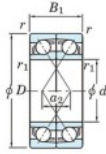

Deep groove ball bearing single row 7202-CDF-JTEKT - 7202-CDF-JTEKT

<https://www.123bearing.com/bearing-housing/deep-groove-bearing/single-row/7202-cdf-jtekt>

Boundary dimensions

Angular ball bearings Face to face (DF)

Bearing No.	Boundary dimensions(mm)						Basic load ratings(kN)		Fatigue load limit(kN)		Limiting speeds(min-1)
	d	D	B	r1(min)	r1(max)	Cr	Cor	C0	f0		
7202CDF	15	35	22	0.6	0.3	17.6	9.15	0.68	13.3	20000	

PRODUCT FEATURES

Brand	JTEKT
N° Ean13	4549250192593
Inside diameter	15 mm
Inside diameter	0.591" inch
Outside diameter	35 mm
Outside diameter	1.378" inch
Thickness	22 mm
Thickness	0.866" inch
Limiting speed	20000 rpm
Dynamic load	17.6 kN
Static load	9.15 kN
Packaging	1