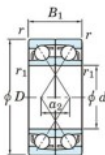

Deep groove ball bearing single row 7201-DF-JTEKT - 7201-DF-JTEKT

<https://www.123bearing.com/bearing-housing/deep-groove-bearing/single-row/7201-df-jtekt>

Boundary dimensions

Single ball bearings Face to face (DF)

Bearing No.	Boundary dimensions(mm)					Basic load ratings(kN)		Fatigue load limit(kN)	factor	Limiting speeds(min-1)
	d	D	B	r1(min)	r1(max)	C _r	C _{0r}	S ₀		
7201DF	12	32	20	0.6	0.3	16.2	8.05	0.62	-	17000

PRODUCT FEATURES

Brand	JTEKT
N° Ean13	4549250317248
Inside diameter	12 mm
Outside diameter	32 mm
Thickness	20 mm
Limiting speed	17000 rpm
Dynamic load	16.2 kN
Static load	8.05 kN
Packaging	1

contact@123bearing.com