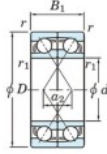

Deep groove ball bearing single row 7300-DF-JTEKT - 7300-DF-JTEKT

<https://www.123bearing.com/bearing-housing/deep-groove-bearing/single-row/7300-df-jtekt>

Boundary dimensions

Angular ball bearings Face to face (DF)

Bearing No.	Boundary dimensions(mm)						Basic load ratings(kN)		Fatigue load limit(kN)	factor	Limiting speeds(min-1)
	d	D	B	r1(mm)	r2(mm)	Cr	Cor	f0			
7300DF	10	35	22	0.6	0.3	18.9	8.6	0.68	-	16000	

PRODUCT FEATURES