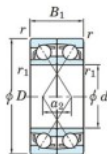

## Deep groove ball bearing single row 7200-CDF-JTEKT - 7200-CDF-JTEKT

<https://www.123bearing.com/bearing-housing/deep-groove-bearing/single-row/7200-cdf-jtekt>

Boundary dimensions

40.40.04.01 Bearings Face to face (DF)

Bearing No.	Boundary dimensions (mm)						Basic load ratings (kN)		Fatigue load limit (kN)		Limiting speeds (min-1)
	d	D	B	r1 (min)	r1 (min)	Cr	C0r	C0r	f0		
7200CDF	10	30	18	0.6	0.3	11.8	5.85	0.3	13.4	25000	

## PRODUCT FEATURES

Brand	JTEKT
N° Ean13	3616060649317
Inside diameter	10 mm
Inside diameter	0.394" inch
Outside diameter	30 mm
Outside diameter	1.181" inch
Thickness	18 mm
Thickness	0.709" inch
Limiting speed	25000 rpm
Dynamic load	11.8 kN
Static load	5.85 kN
Packaging	1