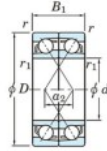

Deep groove ball bearing single row 7200-BDF-JTEKT - 7200-BDF-JTEKT

<https://www.123bearing.com/bearing-housing/deep-groove-bearing/single-row/7200-bdf-jtekt>

Boundary dimensions

Angular ball bearings Face to face (DF)

Bearing No.	Boundary dimensions(mm)					Basic load ratings(kN)		Fatigue load limit(kN)	factor	Limiting speeds(min-1)
	d	D	B	r (mm)	r1 (mm)	Cr	Co	Cu	f0	Gresse lub.
7200BDF	10	30	18	0.6	0.3	10.1	5.05	0.26	-	14000