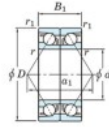

Deep groove ball bearing single row 70-530-DB-FY-JTEKT - 70-530-DB-FY-JTEKT

<https://www.123bearing.com/bearing-housing/deep-groove-bearing/single-row/70-530-db-fy-jtekt>

Boundary dimensions

Bearing No.	Boundary dimensions(mm)					Basic load ratings(kN)		Fatigue load factor		Limiting speeds(min-1)
	d	D	B	r1(max)	r2(max)	Cr	C0r	lim1(kN)	lim2	
70/530DB FY	530	780	224	6	3	-	3620	-	-	440

PRODUCT FEATURES

Brand	JTEKT
N° Ean13	3616060649287
Inside diameter	530 mm
Outside diameter	780 mm
Thickness	224 mm
Limiting speed	440 rpm
Static load	3620 kN
Packaging	1

contact@123bearing.com

(646) 712 9672

CRT4 de Lesquin 60 Rue Du Haut De Sainghin 59273 Fretin FRANCE