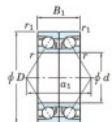

Deep groove ball bearing single row 7076-BDB-FY-JTEKT - 7076-BDB-FY-JTEKT

<https://www.123bearing.com/bearing-housing/deep-groove-bearing/single-row/7076-bdb-fy-jtekt>

Boundary dimensions

Bearing No.	Boundary dimensions(mm)						Basic load ratings(kN)		Fatigue load limit(kN)	factor	Limiting speeds(min-1)
	d	D	B	r1(mm)	r2(mm)	Cr	Cor	Grease lub.			
7076BDB FY	380	560	164	5	2	959	1740	41.5	-	560	

PRODUCT FEATURES

Brand	JTEKT
N° Ean13	3616060649263
Inside diameter	380 mm
Inside diameter	14.961" inch
Outside diameter	560 mm
Outside diameter	22.047" inch
Thickness	164 mm
Thickness	6.457" inch
Limiting speed	560 rpm
Dynamic load	959 kN
Static load	1740 kN
Packaging	1

contact@123bearing.com

(646) 712 9672

CRT4 de Lesquin 60 Rue Du Haut De Sainghin 59273 Fretin FRANCE