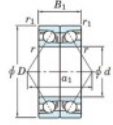

Deep groove ball bearing single row 7076-BDB-FY-JTEKT - 7076-BDB-FY-JTEKT

<https://www.123bearing.com/bearing-housing/deep-groove-bearing/single-row/7076-bdb-fy-jtekt>

Boundary dimensions

Bearing No.	Boundary dimensions(mm)						Basic load ratings(kN)		Fatigue load limit(kN)	factor	Limiting speeds(min-1)
	d	D	B	r1(mm)	r2(mm)	Cr	Cor	lim	Grease lub.		
7076BDB FY	380	560	164	5	2	959	1740	41.5	-	560	

PRODUCT FEATURES

Brand	JTEKT
N° Ean13	3616060649263
Inside diameter	380 mm
Inside diameter	14.961" inch
Outside diameter	560 mm
Outside diameter	22.047" inch
Thickness	164 mm
Thickness	6.457" inch
Limiting speed	560 rpm
Dynamic load	959 kN
Static load	1740 kN
Packaging	1

contact@123bearing.com

(646) 712 9672

CRT4 de Lesquin 60 Rue Du Haut De Sainghin 59273 Fretin FRANCE