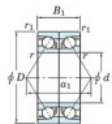

Deep groove ball bearing single row 7076-BDB-FY-JTEKT - 7076-BDB-FY-JTEKT

<https://www.123bearing.com/bearing-housing/deep-groove-bearing/single-row/7076-bdb-fy-jtekt>

Boundary dimensions

Bearing No.	Boundary dimensions(mm)						Basic load ratings(kN)		Fatigue load limit(kN) C₁₀	factor	Limiting speeds(min-1) Grease Lub.
	d	D	B	r1(mm)	r2(mm)	C₀	C₀₀				
7076BDB FY	380	560	164	5	2	959	1740	41.5	-	560	

PRODUCT FEATURES

Brand	JTEKT
N° Ean13	3616060649263
Inside diameter	380 mm
Inside diameter	14.961" inch
Outside diameter	560 mm
Outside diameter	22.047" inch
Thickness	164 mm
Thickness	6.457" inch
Limiting speed	560 rpm
Dynamic load	959 kN
Static load	1740 kN
Packaging	1

contact@123bearing.com

(646) 712 9672

CRT4 de Lesquin 60 Rue Du Haut De Sainghin 59273 Fretin FRANCE