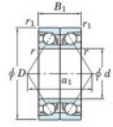

Deep groove ball bearing single row 7076-BDB-FY-JTEKT - 7076-BDB-FY-JTEKT

<https://www.123bearing.com/bearing-housing/deep-groove-bearing/single-row/7076-bdb-fy-jtekt>

Boundary dimensions

Bearing No.	Boundary dimensions(mm)						Basic load ratings(kN)		Fatigue load limit(kN)	factor	Limiting speeds(min-1)
	d	D	B	r1(mm)	r2(mm)	Cr	Cor	lim			
7076BDB FY	380	560	164	5	2	959	1740	41.5	10	Grease lub. 560	

PRODUCT FEATURES

Brand	JTEKT
N° Ean13	3616060649263
Inside diameter	380 mm
Inside diameter	14.961" inch
Outside diameter	560 mm
Outside diameter	22.047" inch
Thickness	164 mm
Thickness	6.457" inch
Limiting speed	560 rpm
Dynamic load	959 kN
Static load	1740 kN
Packaging	1

contact@123bearing.com

(646) 712 9672

CRT4 de Lesquin 60 Rue Du Haut De Sainghin 59273 Fretin FRANCE