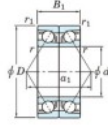

Deep groove ball bearing single row 7076-BDB-FY-JTEKT - 7076-BDB-FY-JTEKT

<https://www.123bearing.com/bearing-housing/deep-groove-bearing/single-row/7076-bdb-fy-jtekt>

Boundary dimensions

Bearing No.	Boundary dimensions(mm)						Basic load ratings(kN)		Fatigue	factor	Limiting speeds(min-1)
	d	D	B	r1(mm)	r2(mm)	C_r	C_{0r}	lim₁₀(kN)			
7076BDB FY	380	560	164	5	2	959	1740	41.5	-	Grease lub. 560	

PRODUCT FEATURES

Brand	JTEKT
N° Ean13	3616060649263
Inside diameter	380 mm
Inside diameter	14.961" inch
Outside diameter	560 mm
Outside diameter	22.047" inch
Thickness	164 mm
Thickness	6.457" inch
Limiting speed	560 rpm
Dynamic load	959 kN
Static load	1740 kN
Packaging	1

contact@123bearing.com

(646) 712 9672

CRT4 de Lesquin 60 Rue Du Haut De Sainghin 59273 Fretin FRANCE