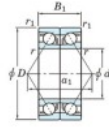

Deep groove ball bearing single row 7076-BDB-FY-JTEKT - 7076-BDB-FY-JTEKT

<https://www.123bearing.com/bearing-housing/deep-groove-bearing/single-row/7076-bdb-fy-jtekt>

Boundary dimensions

Bearing No.	Boundary dimensions(mm)						Basic load ratings(kN)		Fatigue load limit(kN) C₁₀	factor	Limiting speeds(min-1) Grease Lub.
	d	D	B	r1(mm)	r2(mm)	C₀	C₀₀				
7076BDB FY	380	560	164	5	2	959	1740	41.5	-	560	

PRODUCT FEATURES

Brand	JTEKT
N° Ean13	3616060649263
Inside diameter	380 mm
Inside diameter	14.961" inch
Outside diameter	560 mm
Outside diameter	22.047" inch
Thickness	164 mm
Thickness	6.457" inch
Limiting speed	560 rpm
Dynamic load	959 kN
Static load	1740 kN
Packaging	1

contact@123bearing.com

(646) 712 9672

CRT4 de Lesquin 60 Rue Du Haut De Sainghin 59273 Fretin FRANCE