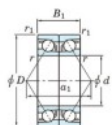

Deep groove ball bearing single row 7076-BDB-FY-JTEKT - 7076-BDB-FY-JTEKT

<https://www.123bearing.com/bearing-housing/deep-groove-bearing/single-row/7076-bdb-fy-jtekt>

Boundary dimensions

Bearing No.	Boundary dimensions(mm)						Basic load ratings(kN)		Fatigue load limit(kN) C₁₀	factor	Limiting speeds(min-1) Grease Lub.
	d	D	B	r1(mm)	r2(mm)	C₀	C₀₀				
7076BDB FY	380	560	164	5	2	959	1740	41.5	-	560	

PRODUCT FEATURES

Brand	JTEKT
N° Ean13	3616060649263
Inside diameter	380 mm
Inside diameter	14.961" inch
Outside diameter	560 mm
Outside diameter	22.047" inch
Thickness	164 mm
Thickness	6.457" inch
Limiting speed	560 rpm
Dynamic load	959 kN
Static load	1740 kN
Packaging	1

contact@123bearing.com

(646) 712 9672

CRT4 de Lesquin 60 Rue Du Haut De Sainghin 59273 Fretin FRANCE