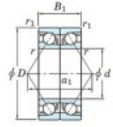

Deep groove ball bearing single row 7076-BDB-FY-JTEKT - 7076-BDB-FY-JTEKT

<https://www.123bearing.com/bearing-housing/deep-groove-bearing/single-row/7076-bdb-fy-jtekt>

Boundary dimensions

Bearing No.	Boundary dimensions(mm)						Basic load ratings(kN)		Fatigue load limit(kN) C₁₀	factor	Limiting speeds(min-1) Grease Lub.
	d	D	B	r1(mm)	r2(mm)	C₀	C₀₀				
7076BDB FY	380	560	164	5	2	959	1740	41.5	-	560	

PRODUCT FEATURES

Brand	JTEKT
N° Ean13	3616060649263
Inside diameter	380 mm
Inside diameter	14.961" inch
Outside diameter	560 mm
Outside diameter	22.047" inch
Thickness	164 mm
Thickness	6.457" inch
Limiting speed	560 rpm
Dynamic load	959 kN
Static load	1740 kN
Packaging	1

contact@123bearing.com

(646) 712 9672

CRT4 de Lesquin 60 Rue Du Haut De Sainghin 59273 Fretin FRANCE