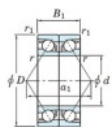

Deep groove ball bearing single row 7076-BDB-FY-JTEKT - 7076-BDB-FY-JTEKT

<https://www.123bearing.com/bearing-housing/deep-groove-bearing/single-row/7076-bdb-fy-jtekt>

Boundary dimensions

Bearing No.	Boundary dimensions(mm)						Basic load ratings(kN)		Fatigue load limit(kN) C₁₀	factor	Limiting speeds(min-1) Grease Lub.
	d	D	B	r1(mm)	r2(mm)	C₀	C₀₀				
7076BDB FY	380	560	164	5	2	959	1740	41.5	-	560	

PRODUCT FEATURES

Brand	JTEKT
N° Ean13	3616060649263
Inside diameter	380 mm
Inside diameter	14.961" inch
Outside diameter	560 mm
Outside diameter	22.047" inch
Thickness	164 mm
Thickness	6.457" inch
Limiting speed	560 rpm
Dynamic load	959 kN
Static load	1740 kN
Packaging	1

contact@123bearing.com

(646) 712 9672

CRT4 de Lesquin 60 Rue Du Haut De Sainghin 59273 Fretin FRANCE