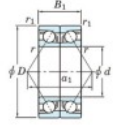

Deep groove ball bearing single row 7076-BDB-FY-JTEKT - 7076-BDB-FY-JTEKT

<https://www.123bearing.com/bearing-housing/deep-groove-bearing/single-row/7076-bdb-fy-jtekt>

Boundary dimensions

Bearing No.	Boundary dimensions(mm)						Basic load ratings(kN)		Fatigue load limit(kN) C₁₀	factor	Limiting speeds(min-1) Grease Lub.
	d	D	B	r1(mm)	r2(mm)	C₀	C₀₀				
7076BDB FY	380	560	164	5	2	959	1740	41.5	-	560	

PRODUCT FEATURES

Brand	JTEKT
N° Ean13	3616060649263
Inside diameter	380 mm
Inside diameter	14.961" inch
Outside diameter	560 mm
Outside diameter	22.047" inch
Thickness	164 mm
Thickness	6.457" inch
Limiting speed	560 rpm
Dynamic load	959 kN
Static load	1740 kN
Packaging	1

contact@123bearing.com

(646) 712 9672

CRT4 de Lesquin 60 Rue Du Haut De Sainghin 59273 Fretin FRANCE