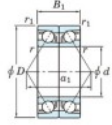

Deep groove ball bearing single row 7076-BDB-FY-JTEKT - 7076-BDB-FY-JTEKT

<https://www.123bearing.com/bearing-housing/deep-groove-bearing/single-row/7076-bdb-fy-jtekt>

Boundary dimensions

Bearing No.	Boundary dimensions(mm)						Basic load ratings(kN)		Fatigue load limit(kN) C₁₀	factor	Limiting speeds(min-1) Grease Lub.
	d	D	B	r1(mm)	r2(mm)	C₀	C₀₀				
7076BDB FY	380	560	164	5	2	959	1740	41.5	-	560	

PRODUCT FEATURES

Brand	JTEKT
N° Ean13	3616060649263
Inside diameter	380 mm
Inside diameter	14.961" inch
Outside diameter	560 mm
Outside diameter	22.047" inch
Thickness	164 mm
Thickness	6.457" inch
Limiting speed	560 rpm
Dynamic load	959 kN
Static load	1740 kN
Packaging	1

contact@123bearing.com

(646) 712 9672

CRT4 de Lesquin 60 Rue Du Haut De Sainghin 59273 Fretin FRANCE