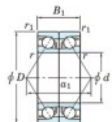

Deep groove ball bearing single row 7076-BDB-FY-JTEKT - 7076-BDB-FY-JTEKT

<https://www.123bearing.com/bearing-housing/deep-groove-bearing/single-row/7076-bdb-fy-jtekt>

Boundary dimensions

Bearing No.	Boundary dimensions(mm)						Basic load ratings(kN)		Fatigue load limit(kN) C₁₀	factor	Limiting speeds(min-1) Grease Lub.
	d	D	B	r1(mm)	r2(mm)	C₀	C₀₀				
7076BDB FY	380	560	164	5	2	959	1740	41.5	-	560	

PRODUCT FEATURES

Brand	JTEKT
N° Ean13	3616060649263
Inside diameter	380 mm
Inside diameter	14.961" inch
Outside diameter	560 mm
Outside diameter	22.047" inch
Thickness	164 mm
Thickness	6.457" inch
Limiting speed	560 rpm
Dynamic load	959 kN
Static load	1740 kN
Packaging	1

contact@123bearing.com

(646) 712 9672

CRT4 de Lesquin 60 Rue Du Haut De Sainghin 59273 Fretin FRANCE