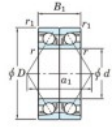

Deep groove ball bearing single row 7072-BDB-FY-JTEKT - 7072-BDB-FY-JTEKT

<https://www.123bearing.com/bearing-housing/deep-groove-bearing/single-row/7072-bdb-fy-jtekt>

Boundary dimensions

Bearing No.	Boundary dimensions(mm)						Basic load ratings(kN)		Fatigue load limit(kN)	factor	Limiting speeds(min-1)
	d	D	B	r1	r2	alpha1	Cr	Co			
7072BDB FY	360	540	164	5	2		937	1650	40.1	-	600

PRODUCT FEATURES

Brand	JTEKT
N° Ean13	3616060649249
Inside diameter	360 mm
Outside diameter	540 mm
Thickness	164 mm
Limiting speed	600 rpm
Dynamic load	937 kN
Static load	1650 kN
Packaging	1

contact@123bearing.com

(646) 712 9672

CRT4 de Lesquin 60 Rue Du Haut De Sainghin 59273 Fretin FRANCE