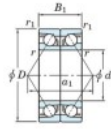

Deep groove ball bearing single row 7064-DB-FY-JTEKT - 7064-DB-FY-JTEKT

<https://www.123bearing.com/bearing-housing/deep-groove-bearing/single-row/7064-db-fy-jtekt>

Boundary dimensions

Bearing No.	Boundary dimensions(mm)					Basic load ratings(kN)		Fatigue load limit(kN)	factor	Limiting speeds(min-1)
	d	D	B	r1(mm)	r(mm)	Cr	Co	lim		
7064DB FY	320	480	148	4	1.5	887	1440	37.3	80	Grease lub. 950

PRODUCT FEATURES

Brand	JTEKT
N° Ean13	3616060649218
Inside diameter	320 mm
Outside diameter	480 mm
Thickness	148 mm
Limiting speed	950 rpm
Dynamic load	887 kN
Static load	1440 kN
Packaging	1

contact@123bearing.com

(646) 712 9672

CRT4 de Lesquin 60 Rue Du Haut De Sainghin 59273 Fretin FRANCE