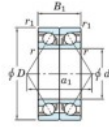

Deep groove ball bearing single row 7052-DB-FY-JTEKT - 7052-DB-FY-JTEKT

<https://www.123bearing.com/bearing-housing/deep-groove-bearing/single-row/7052-db-fy-jtekt>

Boundary dimensions

Bearing No.	Boundary dimensions (mm)					Basic load ratings (kN)		Fatigue load factor		Limiting speeds (min-1)
	d	D	B	r1 (mm)	r2 (mm)	Cr	Cor	SO	RO	
7052DB FY	260	400	130	4	1.5	661	956	27.1	-	1200

PRODUCT FEATURES

Brand	JTEKT
N° Ean13	3616060649157
Inside diameter	260 mm
Outside diameter	400 mm
Thickness	130 mm
Limiting speed	910 rpm
Dynamic load	661 kN
Static load	956 kN
Packaging	1

contact@123bearing.com

(646) 712 9672

CRT4 de Lesquin 60 Rue Du Haut De Sainghin 59273 Fretin FRANCE