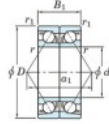

Deep groove ball bearing single row 7052-BDB-FY-JTEKT - 7052-BDB-FY-JTEKT

<https://www.123bearing.com/bearing-housing/deep-groove-bearing/single-row/7052-bdb-fy-jtekt>

Boundary dimensions

Bearing No.	Boundary dimensions (mm)					Basic load ratings (kN)		Fatigue load factor		Limiting speeds (min-1)
	d	D	B	r (mm)	r1 (mm)	C	C0	10	Grease lub.	
7052BDB FY	260	400	130	4	1.5	592	862	24.6	-	910

PRODUCT FEATURES

Brand	JTEKT
N° Ean13	3616060649140
Inside diameter	260 mm
Outside diameter	400 mm
Thickness	130 mm
Limiting speed	910 rpm
Dynamic load	592 kN
Static load	862 kN
Packaging	1

contact@123bearing.com

(646) 712 9672

CRT4 de Lesquin 60 Rue Du Haut De Sainghin 59273 Fretin FRANCE