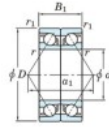

Deep groove ball bearing single row 7248-DB-FY-JTEKT - 7248-DB-FY-JTEKT

<https://www.123bearing.com/bearing-housing/deep-groove-bearing/single-row/7248-db-fy-jtekt>

Boundary dimensions

Bearing No.	Boundary dimensions(mm)					Basic load ratings(kN)		Fatigue load limit(kN)	factor	Limiting speeds(min-1)
	d	D	B	r1(max)	r2(max)	Cr	C0r	C0r		
7248DB FY	240	440	144	4	1.5	819	1190	33.4	-	1200

PRODUCT FEATURES

Brand	JTEKT
N° Ean13	3616060649133
Inside diameter	240 mm
Outside diameter	440 mm
Thickness	144 mm
Limiting speed	1200 rpm
Dynamic load	819 kN
Static load	1190 kN
Packaging	1

contact@123bearing.com

(646) 712 9672

CRT4 de Lesquin 60 Rue Du Haut De Sainghin 59273 Fretin FRANCE