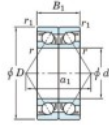

Deep groove ball bearing single row 7048-DB-FY-JTEKT - 7048-DB-FY-JTEKT

<https://www.123bearing.com/bearing-housing/deep-groove-bearing/single-row/7048-db-fy-jtekt>

Boundary dimensions

Bearing No.	Boundary dimensions(mm)					Basic load ratings(kN)		Fatigue load limit(kN)	factor	Limiting speeds(min-1)
	d	D	B	r1(mm)	r2(mm)	Cr	Cor			
7048DB FY	240	360	112	3	1.1	591	751	24.6	-	1400

PRODUCT FEATURES

Brand	JTEKT
N° Ean13	3616060649119
Inside diameter	240 mm
Inside diameter	9.449" inch
Outside diameter	360 mm
Outside diameter	14.173" inch
Thickness	112 mm
Thickness	4.409" inch
Limiting speed	1400 rpm
Dynamic load	591 kN
Static load	751 kN
Packaging	1

contact@123bearing.com

(646) 712 9672

CRT4 de Lesquin 60 Rue Du Haut De Sainghin 59273 Fretin FRANCE