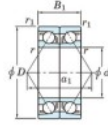

Deep groove ball bearing single row 7244-DB-FY-JTEKT - 7244-DB-FY-JTEKT

<https://www.123bearing.com/bearing-housing/deep-groove-bearing/single-row/7244-db-fy-jtekt>

Boundary dimensions

Bearing No.	Boundary dimensions(mm)					Basic load ratings(kN)		Fatigue load limit(kN)	factor	Limiting speeds(min-1)
	d	D	B	r1(r2)(mm)	r3(r4)(mm)	C0	C00	lim	f0	Grease Lub.
7244DB FY	220	400	130	4	1.5	-	1030	-	-	1300

PRODUCT FEATURES

Brand	JTEKT
N° Ean13	3616060649096
Inside diameter	220 mm
Outside diameter	400 mm
Thickness	130 mm
Limiting speed	1300 rpm
Static load	1030 kN
Packaging	1

contact@123bearing.com

(646) 712 9672

CRT4 de Lesquin 60 Rue Du Haut De Sainghin 59273 Fretin FRANCE