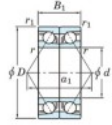

Deep groove ball bearing single row 7340-DB-FY-JTEKT - 7340-DB-FY-JTEKT

<https://www.123bearing.com/bearing-housing/deep-groove-bearing/single-row/7340-db-fy-jtekt>

Boundary dimensions

Bearing No.	Boundary dimensions(mm)						Basic load ratings(kN)		Fatigue	factor	Limiting speeds(min-1)
	d	D	B	r1(mm)	r2(mm)	Cr	CoC	lim(kN)			
7340DB FY	200	420	160	5	2	964	1320	38.6	-	Grease Lub. 1300	

PRODUCT FEATURES

Brand	JTEKT
N° Ean13	3616060649065
Inside diameter	200 mm
Outside diameter	420 mm
Thickness	160 mm
Limiting speed	1300 rpm
Dynamic load	964 kN
Static load	1320 kN
Packaging	1

contact@123bearing.com

(646) 712 9672

CRT4 de Lesquin 60 Rue Du Haut De Sainghin 59273 Fretin FRANCE