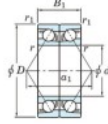

Deep groove ball bearing single row 7240-DB-FY-JTEKT - 7240-DB-FY-JTEKT

<https://www.123bearing.com/bearing-housing/deep-groove-bearing/single-row/7240-db-fy-jtekt>

Boundary dimensions

Bearing No.	Boundary dimensions(mm)						Basic load ratings(kN)		Fatigue load factor		Limiting speeds(min-1)
	d	D	B	r1min	r1max	r2	C	C0	f0	Grease lub	
7240DB FY	200	360	116	4	1.5	658	847	26.2	-	1500	

PRODUCT FEATURES

Brand	JTEKT
N° Ean13	3616060649034
Inside diameter	200 mm
Outside diameter	360 mm
Thickness	116 mm
Limiting speed	1500 rpm
Dynamic load	658 kN
Static load	847 kN
Packaging	1

contact@123bearing.com

(646) 712 9672

CRT4 de Lesquin 60 Rue Du Haut De Sainghin 59273 Fretin FRANCE