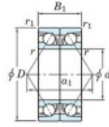

Deep groove ball bearing single row 7940-CDB-FY-JTEKT - 7940-CDB-FY-JTEKT

<https://www.123bearing.com/bearing-housing/deep-groove-bearing/single-row/7940-cdb-fy-jtekt>

Boundary dimensions

Bearing No.	Boundary dimensions(mm)					Basic load ratings(kN)		Fatigue load factor		Limiting speeds(min-1)
	d	D	B	r1(max)	r2(max)	Cr	CO	Ca	Cb	Grease Lub.
7940CDB FY	200	280	76	2.1	1.1	415	509	17.4	16.3	2500

PRODUCT FEATURES

Brand	JTEKT
N° Ean13	3616060648983
Inside diameter	200 mm
Outside diameter	280 mm
Thickness	76 mm
Limiting speed	2500 rpm
Dynamic load	415 kN
Static load	509 kN
Packaging	1

contact@123bearing.com

(646) 712 9672

CRT4 de Lesquin 60 Rue Du Haut De Sainghin 59273 Fretin FRANCE