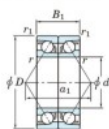

Deep groove ball bearing single row 7338-DB-FY-JTEKT - 7338-DB-FY-JTEKT

<https://www.123bearing.com/bearing-housing/deep-groove-bearing/single-row/7338-db-fy-jtekt>

Boundary dimensions

Bearing No.	Boundary dimensions(mm)					Basic load ratings(kN)		Fatigue load limit(kN)	factor	Limiting speeds(min-1)
	d	D	B	α(mm)	r(mm)	C_r	C_0			
7338DB FY	190	400	156	5	2	914	1200	36	10	Grease lub. 1400

PRODUCT FEATURES

Brand	JTEKT
N° Ean13	3616060648976
Inside diameter	190 mm
Outside diameter	400 mm
Thickness	156 mm
Limiting speed	1400 rpm
Dynamic load	914 kN
Static load	1200 kN
Packaging	1

contact@123bearing.com

(646) 712 9672

CRT4 de Lesquin 60 Rue Du Haut De Sainghin 59273 Fretin FRANCE