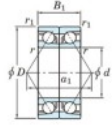

Deep groove ball bearing single row 7238-DB-FY-JTEKT - 7238-DB-FY-JTEKT

<https://www.123bearing.com/bearing-housing/deep-groove-bearing/single-row/7238-db-fy-jtekt>

Boundary dimensions

Bearing No.	Boundary dimensions(mm)					Basic load ratings(kN)		Fatigue load limit(kN)	factor	Limiting speeds(min-1)
	d	D	B	r1(mm)	r2(mm)	Cr	C0r	lim		
7238DB FY	190	340	110	4	1.5	616	779	24.7	-	1600

PRODUCT FEATURES

Brand	JTEKT
N° Ean13	3616060648945
Inside diameter	190 mm
Outside diameter	340 mm
Thickness	110 mm
Limiting speed	1600 rpm
Dynamic load	616 kN
Static load	779 kN
Packaging	1

contact@123bearing.com

(646) 712 9672

CRT4 de Lesquin 60 Rue Du Haut De Sainghin 59273 Fretin FRANCE