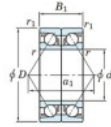

Deep groove ball bearing single row 7336-BDB-FY-JTEKT - 7336-BDB-FY-JTEKT

<https://www.123bearing.com/bearing-housing/deep-groove-bearing/single-row/7336-bdb-fy-jtekt>

Boundary dimensions

Bearing No.	Boundary dimensions(mm)					Basic load ratings(kN)		Fatigue load factor		Limiting speeds(min-1)
	d	D	B	r1(r2)	r3(r4)	C1	C0	S1	S0	
7336BDB FY	180	380	150	4	1.5	757	976	30.1	-	1100

PRODUCT FEATURES

Brand	JTEKT
N° Ean13	3616060648877
Inside diameter	180 mm
Outside diameter	380 mm
Thickness	150 mm
Limiting speed	1100 rpm
Dynamic load	757 kN
Static load	976 kN
Packaging	1

contact@123bearing.com

(646) 712 9672

CRT4 de Lesquin 60 Rue Du Haut De Sainghin 59273 Fretin FRANCE