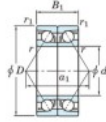

Deep groove ball bearing single row 7236-DB-FY-JTEKT - 7236-DB-FY-JTEKT

<https://www.123bearing.com/bearing-housing/deep-groove-bearing/single-row/7236-db-fy-jtekt>

Boundary dimensions

Bearing No.	Boundary dimensions (mm)					Basic load ratings (kN)		Fatigue load limit (kN)	Factor	Limiting speed (min-1)
	d	D	B	r1 (mm)	r2 (mm)	Cr	C0r			
7236DB FY	180	320	104	4	1.5	596	724	23.7	-	1700

PRODUCT FEATURES

Brand	JTEKT
N° Ean13	3616060648853
Inside diameter	180 mm
Outside diameter	320 mm
Thickness	104 mm
Limiting speed	1700 rpm
Dynamic load	596 kN
Static load	724 kN
Packaging	1

contact@123bearing.com

(646) 712 9672

CRT4 de Lesquin 60 Rue Du Haut De Sainghin 59273 Fretin FRANCE