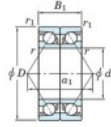

Deep groove ball bearing single row 7236-BDB-FY-JTEKT - 7236-BDB-FY-JTEKT

<https://www.123bearing.com/bearing-housing/deep-groove-bearing/single-row/7236-bdb-fy-jtekt>

Boundary dimensions

Bearing No.	Boundary dimensions(mm)					Basic load ratings(kN)		Fatigue	factor	Limiting speeds(min-1)
	d	D	B	r1(mm)	r(mm)	Cy	C0r	limit(kN)		
7236BDB FY	180	320	104	4	1.5	538	657	21.5	10	Grease Lub. 1300

PRODUCT FEATURES

Brand	JTEKT
N° Ean13	3616060648846
Inside diameter	180 mm
Outside diameter	320 mm
Thickness	104 mm
Limiting speed	1300 rpm
Dynamic load	538 kN
Static load	657 kN
Packaging	1

contact@123bearing.com

(646) 712 9672

CRT4 de Lesquin 60 Rue Du Haut De Sainghin 59273 Fretin FRANCE