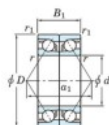

Deep groove ball bearing single row 7234-DB-FY-JTEKT - 7234-DB-FY-JTEKT

<https://www.123bearing.com/bearing-housing/deep-groove-bearing/single-row/7234-db-fy-jtekt>

Boundary dimensions

Bearing No.	Boundary dimensions(mm)					Basic load ratings(kN)		Fatigue load limit(kN)	factor	Limiting speeds(min-1)
	d	D	B	r1(max)	r2(min)	Cr	Cor	lim		
7234DB FY	170	310	104	4	1.5	552	661	22	-	1800

PRODUCT FEATURES

Brand	JTEKT
N° Ean13	3616060648754
Inside diameter	170 mm
Outside diameter	310 mm
Thickness	104 mm
Limiting speed	1800 rpm
Dynamic load	552 kN
Static load	661 kN
Packaging	1

contact@123bearing.com

(646) 712 9672

CRT4 de Lesquin 60 Rue Du Haut De Sainghin 59273 Fretin FRANCE