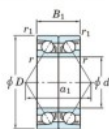

Deep groove ball bearing single row 7034-CDB-FY-JTEKT - 7034-CDB-FY-JTEKT

<https://www.123bearing.com/bearing-housing/deep-groove-bearing/single-row/7034-cdb-fy-jtekt>

Boundary dimensions

Bearing No.	Boundary dimensions(mm)					Basic load ratings(kN)		Fatigue load factor		Limiting speeds(min-1)
	d	D	B	r1(max)	r1(min)	Cr	C0r	lim1(kN)	lim2	
7034CDB FY	170	260	84	2.1	1.1	415	469	17.9	15.9	2900 Grease lub.

PRODUCT FEATURES

Brand	JTEKT
N° Ean13	3616060648730
Inside diameter	170 mm
Outside diameter	260 mm
Thickness	84 mm
Limiting speed	2900 rpm
Dynamic load	415 kN
Static load	469 kN
Packaging	1

contact@123bearing.com

(646) 712 9672

CRT4 de Lesquin 60 Rue Du Haut De Sainghin 59273 Fretin FRANCE