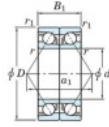

Deep groove ball bearing single row 7934-CDB-FY-JTEKT - 7934-CDB-FY-JTEKT

<https://www.123bearing.com/bearing-housing/deep-groove-bearing/single-row/7934-cdb-fy-jtekt>

Boundary dimensions

Bearing No.	Boundary dimensions(mm)						Basic load ratings(kN)		Fatigue load factor		Limiting speeds(min-1)
	d	D	B	r1(mm)	r2(mm)	a1	Cy	C0y	f0	f1	Grease lub.
7934CDB FY	170	230	56	2	1		255	302	11.5	16.6	3100

PRODUCT FEATURES

Brand	JTEKT
N° Ean13	3616060648693
Inside diameter	170 mm
Outside diameter	230 mm
Thickness	56 mm
Limiting speed	3100 rpm
Dynamic load	255 kN
Static load	302 kN
Packaging	1

contact@123bearing.com

(646) 712 9672

CRT4 de Lesquin 60 Rue Du Haut De Sainghin 59273 Fretin FRANCE