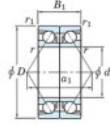

Deep groove ball bearing single row 7332-CDB-FY-JTEKT - 7332-CDB-FY-JTEKT

<https://www.123bearing.com/bearing-housing/deep-groove-bearing/single-row/7332-cdb-fy-jtekt>

Boundary dimensions

Bearing No.	Boundary dimensions(mm)					Basic load ratings(kN)		Fatigue load factor		Limiting speeds(min-1)
	d	D	B	r1(mm)	r2(mm)	Cy	C0y	Ca	C0a	
7332CDB FY	160	340	136	4	1.5	800	980	32	14	2400

PRODUCT FEATURES

Brand	JTEKT
N° Ean13	3616060648679
Inside diameter	160 mm
Outside diameter	340 mm
Thickness	136 mm
Limiting speed	2400 rpm
Dynamic load	800 kN
Static load	980 kN
Packaging	1

contact@123bearing.com

(646) 712 9672

CRT4 de Lesquin 60 Rue Du Haut De Sainghin 59273 Fretin FRANCE