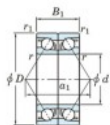

Deep groove ball bearing single row 7232-CDB-FY-JTEKT - 7232-CDB-FY-JTEKT

<https://www.123bearing.com/bearing-housing/deep-groove-bearing/single-row/7232-cdb-fy-jtekt>

Boundary dimensions

Bearing No.	Boundary dimensions (mm)				Basic load ratings (kN)		Fatigue load factor		Limiting speeds (min-1)	
	d	D	B	r (mm)	Cr	Cor	f0	Grease Lub.		
7232CDB FY	160	290	96	3	1.1	511	665	19.7	15.2	2700

PRODUCT FEATURES

Brand	JTEKT
N° Ean13	3616060648648
Inside diameter	160 mm
Inside diameter	6.299" inch
Outside diameter	290 mm
Outside diameter	11.417" inch
Thickness	96 mm
Thickness	3.78" inch
Limiting speed	2700 rpm
Dynamic load	511 kN
Static load	665 kN
Packaging	1

contact@123bearing.com

(646) 712 9672

CRT4 de Lesquin 60 Rue Du Haut De Sainghin 59273 Fretin FRANCE