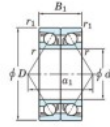

Deep groove ball bearing single row 7330-CDB-FY-JTEKT - 7330-CDB-FY-JTEKT

<https://www.123bearing.com/bearing-housing/deep-groove-bearing/single-row/7330-cdb-fy-jtekt>

Boundary dimensions

Bearing No.	Boundary dimensions(mm)					Basic load ratings(kN)		Fatigue load factor		Limiting speeds(min-1)
	d	D	B	r1(mm)	r2(mm)	C_r	C_{0r}	f₀	f₁	
7330CDB FY	150	320	130	4	1.5	760	891	30	13.7	Grease lub. 2600

PRODUCT FEATURES

Brand	JTEKT
N° Ean13	3616060648556
Inside diameter	150 mm
Inside diameter	5.906" inch
Outside diameter	320 mm
Outside diameter	12.598" inch
Thickness	130 mm
Thickness	5.118" inch
Limiting speed	2600 rpm
Dynamic load	760 kN
Static load	891 kN
Packaging	1

contact@123bearing.com

(646) 712 9672

CRT4 de Lesquin 60 Rue Du Haut De Sainghin 59273 Fretin FRANCE