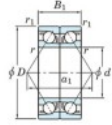

Deep groove ball bearing single row 7330-DB-FY-JTEKT - 7330-DB-FY-JTEKT

<https://www.123bearing.com/bearing-housing/deep-groove-bearing/single-row/7330-db-fy-jtekt>

Boundary dimensions

Bearing No.	Boundary dimensions(mm)					Basic load ratings(kN)		Fatigue load limit(kN)	Factor	Limiting speeds(min-1)
	d	D	B	r1 (mm)	r2 (mm)	C_r	C_{0r}			
7330DB FY	150	320	130	4	1.5	706	829	27.9	-	1900

PRODUCT FEATURES

Brand	JTEKT
N° Ean13	3616060648549
Inside diameter	150 mm
Outside diameter	320 mm
Thickness	130 mm
Limiting speed	1900 rpm
Dynamic load	706 kN
Static load	829 kN
Packaging	1

contact@123bearing.com

(646) 712 9672

CRT4 de Lesquin 60 Rue Du Haut De Sainghin 59273 Fretin FRANCE