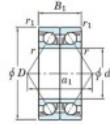

Deep groove ball bearing single row 7330-BDB-FY-JTEKT - 7330-BDB-FY-JTEKT

<https://www.123bearing.com/bearing-housing/deep-groove-bearing/single-row/7330-bdb-fy-jtekt>

Boundary dimensions

Bearing No.	Boundary dimensions(mm)					Basic load ratings(kN)		Fatigue load factor		Limiting speeds(min-1)
	d	D	B	r1(mm)	r(mm)	Cr	C0r	Ca	Ca0	Groove lub.
7330BDB FY	150	320	130	4	1.5	645	760	25.6	-	1400

PRODUCT FEATURES

Brand	JTEKT
N° Ean13	3616060648532
Inside diameter	150 mm
Outside diameter	320 mm
Thickness	130 mm
Limiting speed	1400 rpm
Dynamic load	645 kN
Static load	760 kN
Packaging	1

contact@123bearing.com

(646) 712 9672

CRT4 de Lesquin 60 Rue Du Haut De Sainghin 59273 Fretin FRANCE