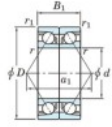

Deep groove ball bearing single row 7230-CDB-FY-JTEKT - 7230-CDB-FY-JTEKT

<https://www.123bearing.com/bearing-housing/deep-groove-bearing/single-row/7230-cdb-fy-jtekt>

Boundary dimensions

Bearing No.	Boundary dimensions(mm)						Basic load ratings(kN)		Fatigue load factor		Limiting speeds(min-1)
	d	D	B	r1(r2)	r1(r2)	Cr	C0r	lim1(kN)	lim2	10 Grease Lub.	
7230CDB FY	150	270	90	3	1,1	549	607	21,6	14,7	2900	

PRODUCT FEATURES

Brand	JTEKT
N° Ean13	3616060648525
Inside diameter	150 mm
Outside diameter	270 mm
Thickness	90 mm
Limiting speed	2900 rpm
Dynamic load	549 kN
Static load	607 kN
Packaging	1

contact@123bearing.com

(646) 712 9672

CRT4 de Lesquin 60 Rue Du Haut De Sainghin 59273 Fretin FRANCE