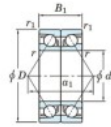

Deep groove ball bearing single row 7230-BDB-FY-JTEKT - 7230-BDB-FY-JTEKT

<https://www.123bearing.com/bearing-housing/deep-groove-bearing/single-row/7230-bdb-fy-jtekt>

Boundary dimensions

Bearing No.	Boundary dimensions(mm)					Basic load ratings(kN)		Fatigue load factor	Limiting speeds(min-1)
	d	D	B	r1(r2)	a1	C	C0		
7230BDB FY	150	270	90	3	1.1	456	509	18.1	1600

PRODUCT FEATURES

Brand	JTEKT
N° Ean13	3616060648501
Inside diameter	150 mm
Inside diameter	5.906" inch
Outside diameter	270 mm
Outside diameter	10.63" inch
Thickness	90 mm
Thickness	3.543" inch
Limiting speed	1600 rpm
Dynamic load	456 kN
Static load	509 kN
Packaging	1

contact@123bearing.com

(646) 712 9672

CRT4 de Lesquin 60 Rue Du Haut De Sainghin 59273 Fretin FRANCE