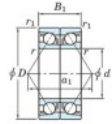

Deep groove ball bearing single row 7030-BDB-FY-JTEKT - 7030-BDB-FY-JTEKT

<https://www.123bearing.com/bearing-housing/deep-groove-bearing/single-row/7030-bdb-fy-jtekt>

Boundary dimensions

Bearing No.	Boundary dimensions (mm)					Basic load ratings (kN)		Fatigue load limit (kN)	Factor	Limiting speeds (min-1)
	d	D	B	r1 (mm)	r2 (mm)	Cr	C0r			
7030BDB FY	150	225	70	2.1	1.1	249	275	10.4	-	1800

PRODUCT FEATURES

Brand	JTEKT
N° Ean13	3616060648471
Inside diameter	150 mm
Outside diameter	225 mm
Thickness	70 mm
Limiting speed	1800 rpm
Dynamic load	249 kN
Static load	275 kN
Packaging	1

contact@123bearing.com

(646) 712 9672

CRT4 de Lesquin 60 Rue Du Haut De Sainghin 59273 Fretin FRANCE