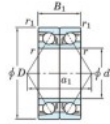

Deep groove ball bearing single row HAR-030-CDB-JTEKT - HAR-030-CDB-JTEKT

<https://www.123bearing.com/bearing-housing/deep-groove-bearing/single-row/har-030-cdb-jtekt>

Boundary dimensions

Bearing No.	Boundary dimensions (mm)					Basic load ratings (kN)		Fatigue load factor	Limiting speeds (min-1)
	d	D	B	r (mm)	r1 (mm)	C0r	C0r		
HAR030CDB	150	225	70	2	1	—	132	8.5	4200

PRODUCT FEATURES

Brand	JTEKT
N° Ean13	3616060648464
Inside diameter	150 mm
Outside diameter	225 mm
Thickness	70 mm
Limiting speed	4200 rpm
Static load	132 kN
Packaging	1

contact@123bearing.com

(646) 712 9672

CRT4 de Lesquin 60 Rue Du Haut De Sainghin 59273 Fretin FRANCE