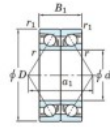

Deep groove ball bearing single row 7328-CDB-FY-JTEKT - 7328-CDB-FY-JTEKT

<https://www.123bearing.com/bearing-housing/deep-groove-bearing/single-row/7328-cdb-fy-jtekt>

Boundary dimensions

Bearing No.	Boundary dimensions(mm)					Basic load ratings(kN)		Fatigue load limit(kN)	factor	Limiting speeds(min-1)
	d	D	B	r1(mm)	r2(mm)	Cy	CO			
7328CDB FY	140	300	124	4	1.5	717	802	27.9	13.4	2800

PRODUCT FEATURES

Brand	JTEKT
N° Ean13	3616060648433
Inside diameter	140 mm
Inside diameter	5.512" inch
Outside diameter	300 mm
Outside diameter	11.811" inch
Thickness	124 mm
Thickness	4.882" inch
Limiting speed	2800 rpm
Dynamic load	717 kN
Static load	802 kN
Packaging	1

contact@123bearing.com

(646) 712 9672

CRT4 de Lesquin 60 Rue Du Haut De Sainghin 59273 Fretin FRANCE