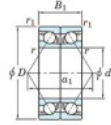

Deep groove ball bearing single row 7328-BDB-FY-JTEKT - 7328-BDB-FY-JTEKT

<https://www.123bearing.com/bearing-housing/deep-groove-bearing/single-row/7328-bdb-fy-jtekt>

Boundary dimensions

Bearing No.	Boundary dimensions(mm)					Basic load ratings(kN)		Fatigue load limit(kN) C₁₀	factor	Limiting speeds(min-1) G_{ROUPE LUB.}
	d	D	B	r1(mm)	r2(mm)	C_r	C_{0r}			
7328BDB FY	140	300	124	4	1.5	613	688	24	-	1500

PRODUCT FEATURES

Brand	JTEKT
N° Ean13	3616060648419
Inside diameter	140 mm
Inside diameter	5.512" inch
Outside diameter	300 mm
Outside diameter	11.811" inch
Thickness	124 mm
Thickness	4.882" inch
Limiting speed	1500 rpm
Dynamic load	613 kN
Static load	688 kN
Packaging	1

contact@123bearing.com

(646) 712 9672

CRT4 de Lesquin 60 Rue Du Haut De Sainghin 59273 Fretin FRANCE