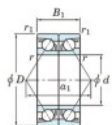

Deep groove ball bearing single row 7228-CDB-FY-JTEKT - 7228-CDB-FY-JTEKT

<https://www.123bearing.com/bearing-housing/deep-groove-bearing/single-row/7228-cdb-fy-jtekt>

Boundary dimensions

Bearing No.	Boundary dimensions(mm)					Basic load ratings(kN)		Fatigue load factor		Limiting speeds(min-1)
	d	D	B	r1(mm)	r2(mm)	Cr	C0r	Ca	C0a	Grease lub.
7228CDB FY	140	250	84	3	1.1	483	508	18.8	14.8	3200

PRODUCT FEATURES

Brand	JTEKT
N° Ean13	3616060648402
Inside diameter	140 mm
Inside diameter	5.512" inch
Outside diameter	250 mm
Outside diameter	9.843" inch
Thickness	84 mm
Thickness	3.307" inch
Limiting speed	3200 rpm
Dynamic load	483 kN
Static load	508 kN
Packaging	1

contact@123bearing.com

(646) 712 9672

CRT4 de Lesquin 60 Rue Du Haut De Sainghin 59273 Fretin FRANCE