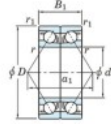

Deep groove ball bearing single row 7228-DB-FY-JTEKT - 7228-DB-FY-JTEKT

<https://www.123bearing.com/bearing-housing/deep-groove-bearing/single-row/7228-db-fy-jtekt>

Boundary dimensions

Bearing No.	Boundary dimensions(mm)					Basic load ratings(kN)		Fatigue load limit(kN) C₁₀	factor	Limiting speeds(min-1) (Grease lub.)
	d	D	B	r1(mm)	r2(mm)	C_r	C_{0r}			
7228DB FY	140	250	84	3	1.1	443	468	17.3	-	2300

PRODUCT FEATURES

Brand	JTEKT
N° Ean13	3616060648389
Inside diameter	140 mm
Inside diameter	5.512" inch
Outside diameter	250 mm
Outside diameter	9.843" inch
Thickness	84 mm
Thickness	3.307" inch
Limiting speed	2300 rpm
Dynamic load	443 kN
Static load	468 kN
Packaging	1

contact@123bearing.com

(646) 712 9672

CRT4 de Lesquin 60 Rue Du Haut De Sainghin 59273 Fretin FRANCE