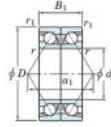

Deep groove ball bearing single row 7228-BDB-FY-JTEKT - 7228-BDB-FY-JTEKT

<https://www.123bearing.com/bearing-housing/deep-groove-bearing/single-row/7228-bdb-fy-jtekt>

Boundary dimensions

Bearing No.	Boundary dimensions(mm)						Basic load ratings(kN)		Fatigue load factor	Limiting speeds(min-1)
	d	D	B	r1(mm)	r2(mm)	C_r	C_{0r}	C₉₀	C₁₀₀	
7228BDB FY	140	250	84	3	1.1	401	426	15.7	-	1700

PRODUCT FEATURES

Brand	JTEKT
N° Ean13	3616060648372
Inside diameter	140 mm
Outside diameter	250 mm
Thickness	84 mm
Limiting speed	1700 rpm
Dynamic load	401 kN
Static load	426 kN
Packaging	1

contact@123bearing.com

(646) 712 9672

CRT4 de Lesquin 60 Rue Du Haut De Sainghin 59273 Fretin FRANCE