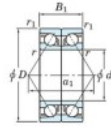

Deep groove ball bearing single row 7928-CDB-FY-JTEKT - 7928-CDB-FY-JTEKT

<https://www.123bearing.com/bearing-housing/deep-groove-bearing/single-row/7928-cdb-fy-jtekt>

Boundary dimensions

Bearing No.	Boundary dimensions(mm)					Basic load ratings(kN)		Fatigue load factor		Limiting speeds(min-1)
	d	D	B	r1(mm)	r2(mm)	C_r	C_{0r}	C₁₀	C₉₀	Grease lub.
7928CDB FY	140	190	48	1.5	1	179	210	8.45	16.6	4000

PRODUCT FEATURES

Brand	JTEKT
N° Ean13	3616060648327
Inside diameter	140 mm
Inside diameter	5.512" inch
Outside diameter	190 mm
Outside diameter	7.48" inch
Thickness	48 mm
Thickness	1.89" inch
Limiting speed	4000 rpm
Dynamic load	179 kN
Static load	210 kN
Packaging	1

contact@123bearing.com

(646) 712 9672

CRT4 de Lesquin 60 Rue Du Haut De Sainghin 59273 Fretin FRANCE