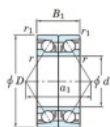

Deep groove ball bearing single row HAR-928-CDB-JTEKT - HAR-928-CDB-JTEKT

<https://www.123bearing.com/bearing-housing/deep-groove-bearing/single-row/har-928-cdb-jtekt>

Boundary dimensions

Bearing No.	Boundary dimensions(mm)					Basic load rating(kN)		Fatigue load factor	Limiting speeds(min-1)
	d	D	B	r1(mm)	r(mm)	Cr	Cor		
HAR928CDB	140	190	48	1.5	1	—	72.4	—	5100

PRODUCT FEATURES

Brand	JTEKT
N° Ean13	3616060648310
Inside diameter	140 mm
Outside diameter	190 mm
Thickness	48 mm
Limiting speed	5100 rpm
Static load	72.4 kN
Packaging	1

contact@123bearing.com

(646) 712 9672

CRT4 de Lesquin 60 Rue Du Haut De Sainghin 59273 Fretin FRANCE