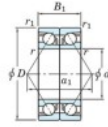

Deep groove ball bearing single row 7326-DB-FY-JTEKT - 7326-DB-FY-JTEKT

<https://www.123bearing.com/bearing-housing/deep-groove-bearing/single-row/7326-db-fy-jtekt>

Boundary dimensions

Bearing No.	Boundary dimensions (mm)					Basic load ratings (kN)		Fatigue load limit (kN)	Factor	Limiting speeds (min-1)
	d	D	B	r1 (mm)	r2 (mm)	C_r	C_{0r}	C_{0r}		
7326DB FY	130	280	116	4	1.5	611	659	23.7	-	2200

PRODUCT FEATURES

Brand	JTEKT
N° Ean13	3616060648303
Inside diameter	130 mm
Inside diameter	5.118" inch
Outside diameter	280 mm
Outside diameter	11.024" inch
Thickness	116 mm
Thickness	4.567" inch
Limiting speed	2200 rpm
Dynamic load	611 kN
Static load	659 kN
Packaging	1

contact@123bearing.com

(646) 712 9672

CRT4 de Lesquin 60 Rue Du Haut De Sainghin 59273 Fretin FRANCE